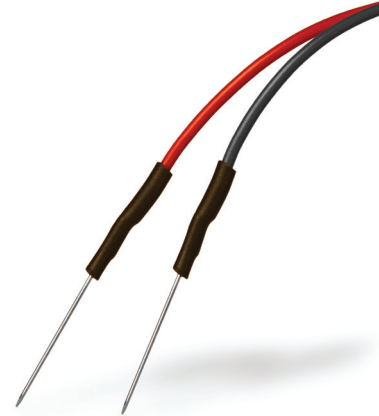

WSET SPECIAL OFFERS

INTRODUCTORY OFFER

NEURO GUARD

Special introductory price on our new NeuroGuard parallel pairs.

Limit 20 boxes

\$12.95 per Box

COLORS
(1 set of each)

PEDICLE SCREW STIMULATORS

New Pedicle Screw Probe has a fully Teflon insulated 130mm shaft terminating in a 2.3mm ball tip, with integral handle and lead wire terminating with a touch proof connector.

Limit 20 probes

60% OFF

List Price: \$74.50

\$29.95 per Probe

For more information, call:
866-479-0436

LARYNGEAL ELECTRODES

New Lantern Dual-Channel Laryngeal Electrode from Magstim. Revolutionary bulb design ensures Improved contact with cords for better recordings, even with anatomical deviations.

Limit 1 Box of 10

List Price: \$130.00

\$79.95 Each

CORKSCREW ELECTRODES

Corkscrew design keeps electrode in place. Great for stimulating during MEPs. 24 needles per box.

COLORS (4 sets of each)

Limit 1 box